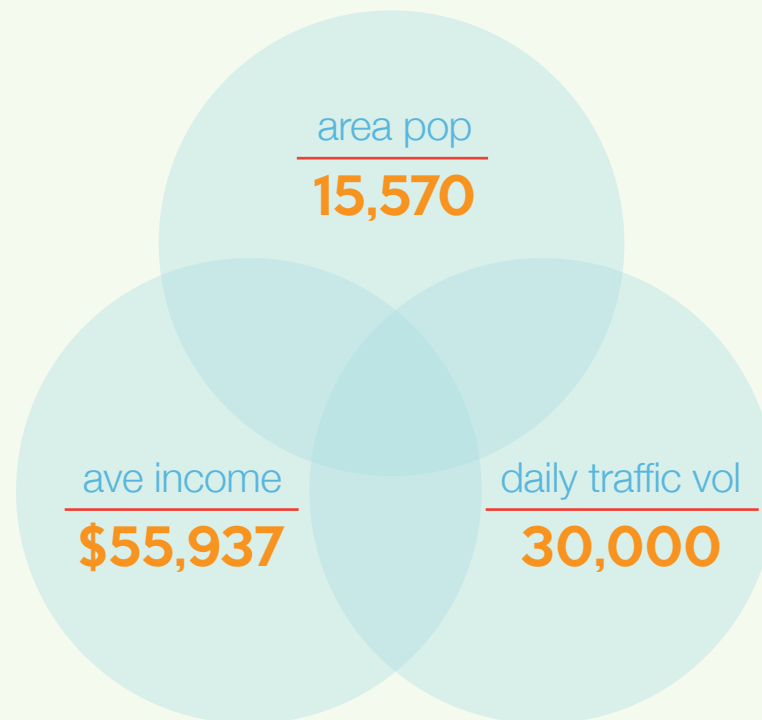

Diverse, focused and ready, Oneonta is "the perfect setting" for a new place to call home.

City Info

Established February 18, 1891
Officially incorporated April 4, 1939
City Government
Five seat City Council, Mayor & City Manager

Demographics

Servicing an area population of more than 15,000 people, Oneonta has the largest and most active business center in Blount County.

Education

City School System
Elementary School
Middle School
High School

Gadsden - 35 Miles, 45 Minutes

Huntsville - 55 Miles, 80 Minutes

Cullman - 32 Miles, 50 Minutes

Interstate 59 - 15 Miles, 18 Minutes

Interstate 65 - 25 Miles, 38 Minutes

Interstate 20 - 27 Miles, 52 Minutes